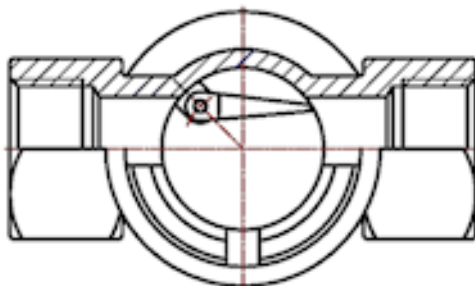

ISO 9001:2015 Accredited Company

Tel: +44(0)1386 552369

Fax: +44(0)1386 554227

sales@allvalves.co.uk

www.allvalves.co.uk

Allvalves Online Ltd, Automation House, Unit 2, Pershore, WR10 2DF UK