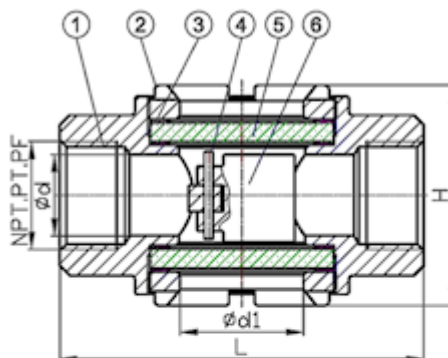

ISO 9001:2015 Accredited Company

Tel: +44(0)1386 552369

Fax: +44(0)1386 554227

sales@allvalves.co.uk

www.allvalves.co.uk

Allvalves Online Ltd, Automation House, Unit 2, Pershore, WR10 2DF UK